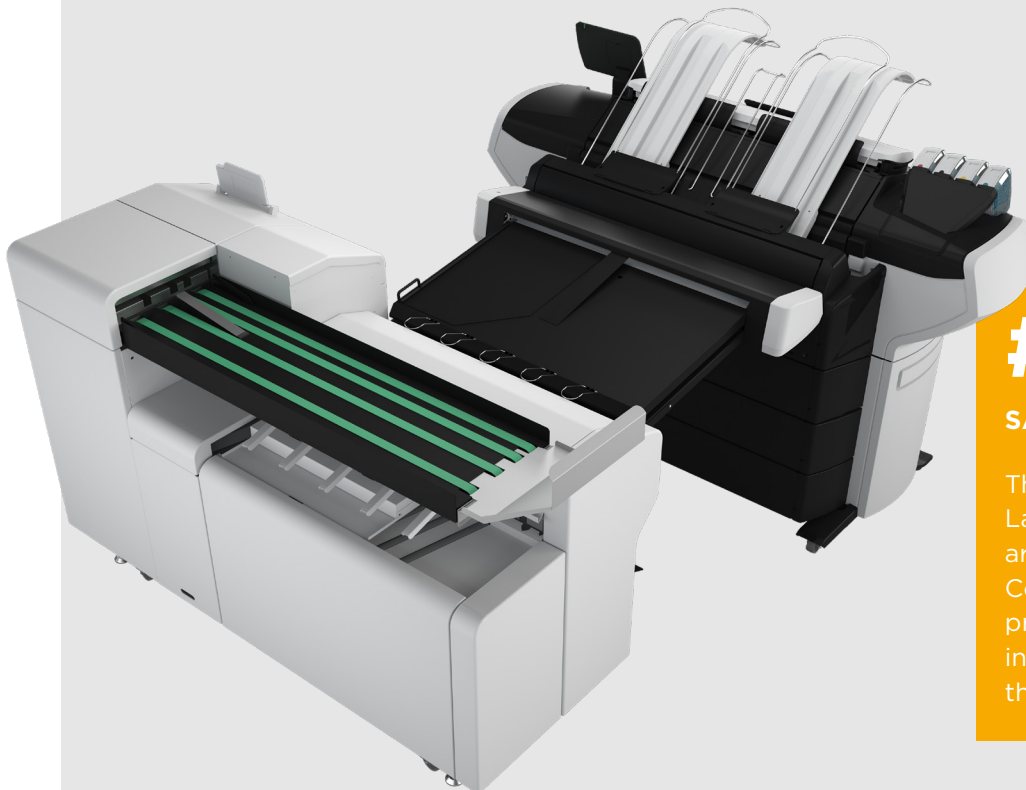

FOLDERS: AN INTEGRAL PART OF OUR PORTFOLIO

As a one-stop-shop partner, Canon offers and fully supports a complete range of inline and standalone folding solutions. Our technical document printers are developed with folding in mind: as a core component of our portfolio of print workflow solutions. So, you can rely on a printer and folder combination that's both intuitive and reliable.

#2

JUST PRINT AND FOLD

Because we develop our printers with folding in mind, the entire process is logical, and intuitive. So, you can print and fold first time right, every time.

THE RIGHT FOLDING SOLUTION

#3

SAFE INVESTMENT

The integrated folders in the Large Format Folding series are fully compatible with ColorWave and PlotWave printers. Making them a safe investment for use long into the future.

#1

A FOLDING SOLUTION FOR EVERY NEED