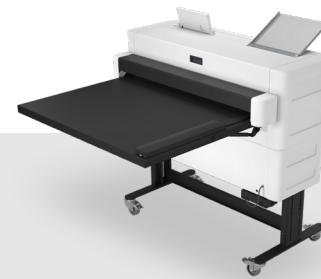

Folder Express 3001

Efficient and flexible small-footprint, entry-level folder for online use or a combination of online and offline:

- Excellent choice if you have a limited budget and lower folding volume
- Easy-access and simple interface to produce the fold package you need
- Select your favourite fold templates on the folder user panel, for offline folding
- Access templates via ClearConnect, for one-click inline folding