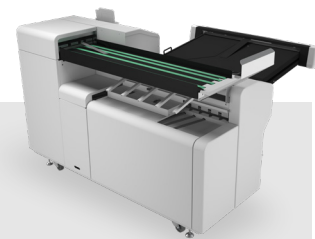

The Folder Professional 6013 includes an integrated tab unit, for convenient document handling and clear archiving.