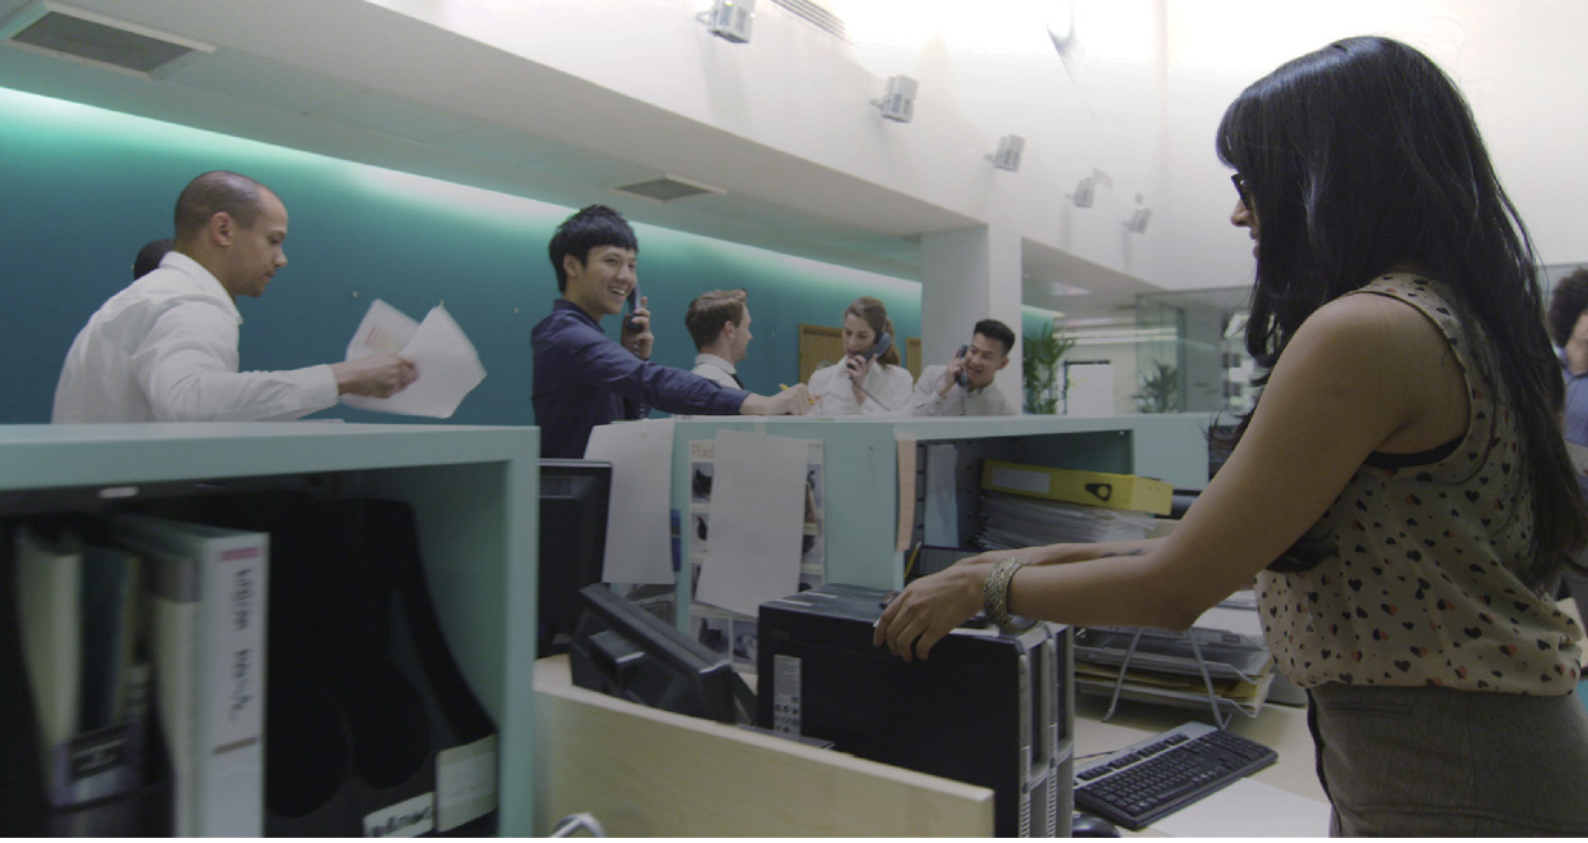

SPEED UP YOUR SCANNING

MAX CO.,LTD.
Instant Staple Remover-A1

for imageFORMULA
Document Scanners

Canon

MAX

Quick and easy staple removal

Align the staple with the LED light for fast and efficient staple removal with easy one-touch operation.

1 step

2 step

3 step

Clean removal

Reduce document damage with neat and clean staple removal. Remaining staple marks are small with no additional damage or tearing to the documents.*

*Clean removal may be affected by how close the staple is to the edge of the document, the paper quality of the document, and the condition of the staple.

Heavy duty and flexible

Removing staples from a batch of documents up to 30 sheets and support various standard size staples

Convenient staple bin

A blinking indicator light will notify the user when staple bin is full so it can be emptied.

Instant Staple Remover with Canon Production Scanners

Save time by accelerating your scan workflows

The Instant Staple Remover is the perfect accessory for Canon's A3 production scanners, driving increased, high-volume scan productivity in centralised digital mailrooms, BPOs and scanning bureaus. Use the Instant Staple Remover-A1 to efficiently remove staples from your documents before scanning, streamlining pre-production for faster and more efficient document digitisation.