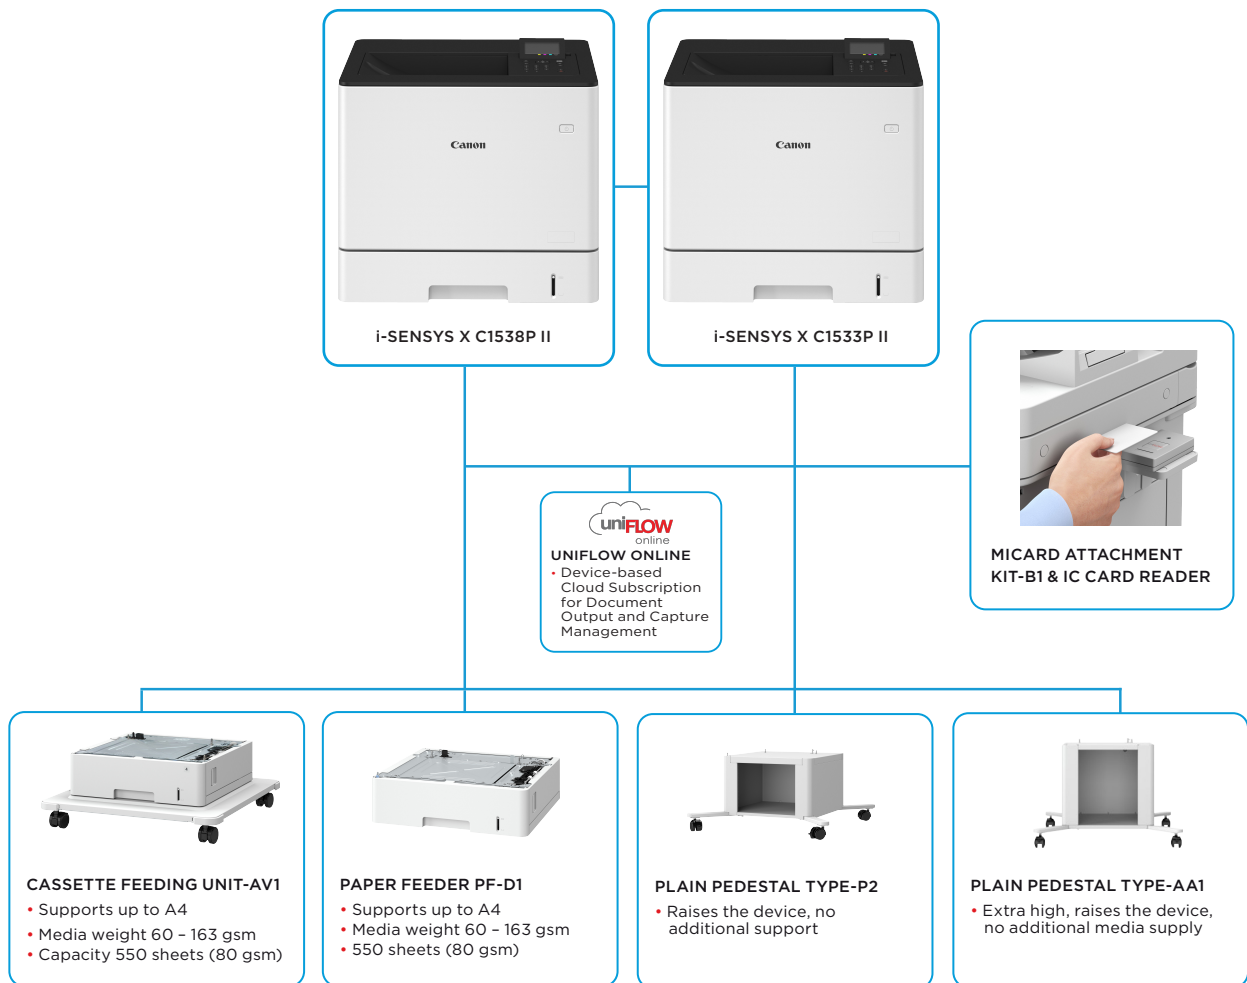

Canon

i-SENSYS X C1530P II Series

PRODUCTIVITY

- Fast print and scan speeds
- Automatic double-sided printing
- Up to 2,300 sheets paper input

CONNECTIVITY

- Connect to cloud directly from the device for simple storage solutions or through Canon's uniFLOW Online for secure advanced scan workflows
- Print and scan from mobile devices wherever you are

MAIN CONFIGURATION OPTIONS

This flat configuration is for illustration purpose only. For a complete list of options and the exact compatibility relationships, please refer to the [online product configurator](#)