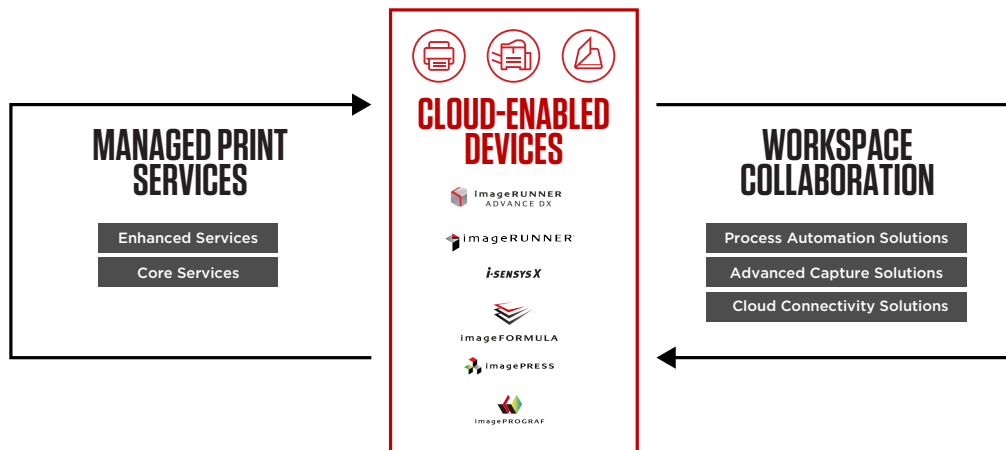

- Print Speed: 38 ppm (A4)
- Automatic duplex printing
- uniFLOW compatibility
- Max paper input capacity: 650-2,300 Sheets

TAILORED SOLUTIONS TO MEET EVERY CHALLENGE

Canon's Digital Transformation Services (DTS), bring together our leading hardware and software into an integrated technology ecosystem, designed to support your transformation journey. This offering combines Managed Print Services and Workspace Collaboration solutions, to help you gain transparency and control over the entire document lifecycle.