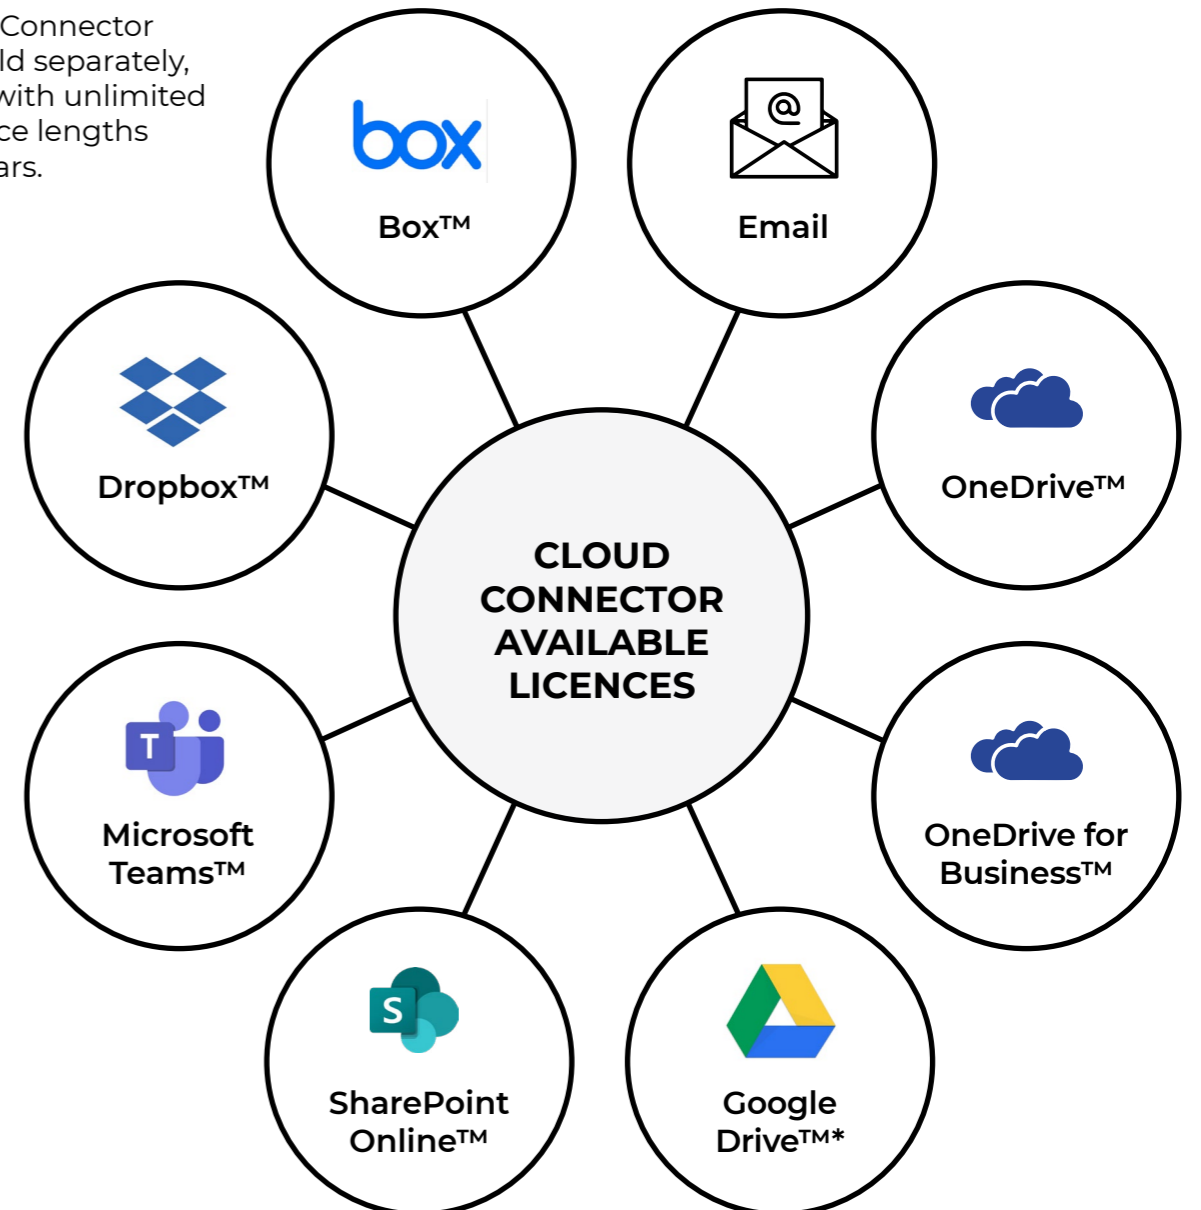

INFORMATION SECURITY

Maintaining the security and compliance of devices, documents and data working environments.

STRONGER SECURITY

- Secure print and scan with individual PIN code authentication
- Maximise workflow efficiency without compromising on security

Each Cloud Connector licence is sold separately, per device, with unlimited users. Licence lengths start at 3 years.

*Cloud Connector for Google Drive available in 2024.

EXPLORE FURTHER

Find out more about our full range of Cloud Connectivity Solutions