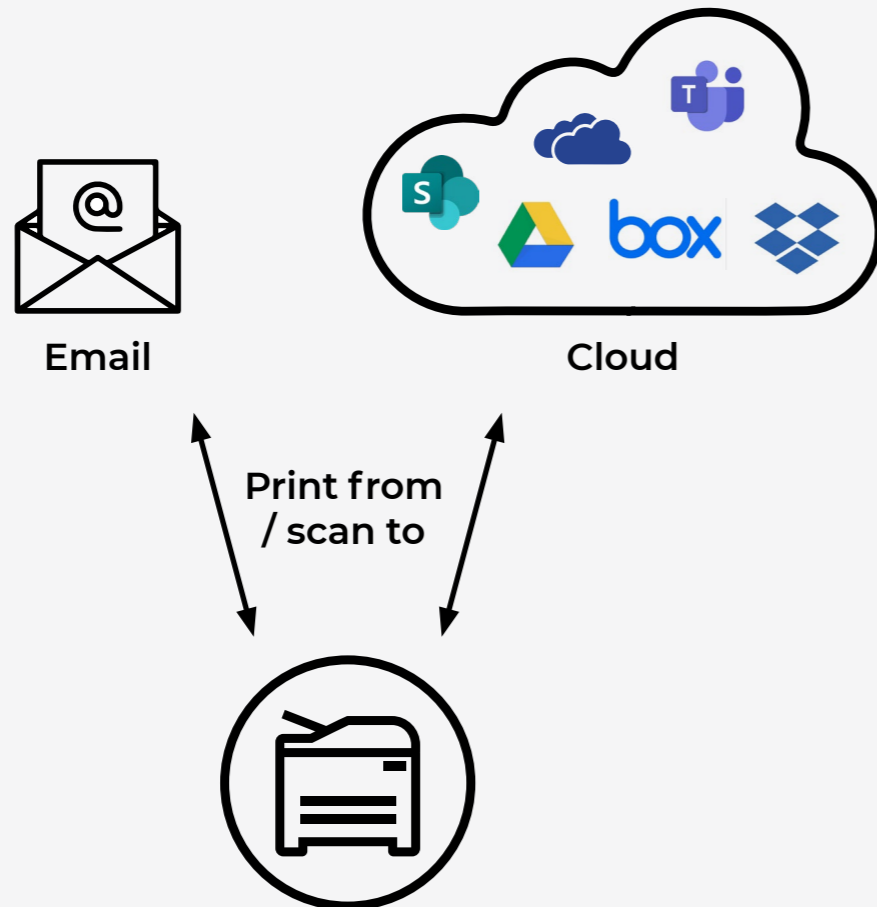

A woman with dark, curly hair is shown in profile, smiling and talking on a black smartphone. She is wearing a dark blue blazer and has a ring on her finger and a bracelet on her wrist. She is sitting at a desk with a laptop and a blue cup. The background is blurred, suggesting an office or outdoor setting. A red diagonal shape is on the left side of the image.

CLOUD CONNECTOR

A simple solution for
powerful cloud connectivity

Canon

Cloud Connector

MEET CLOUD CONNECTOR:

Meet Cloud Connector: A simple solution that helps you connect your Canon imageRUNNER ADVANCE DX or imagePRESS C270 series to email and cloud services, for seamless printing and scanning.

Ideal for organisations in any sector with one or just a few Canon multifunction devices, Cloud Connector's apps allow users to efficiently access files and folders from their MFP, supporting better collaboration and productivity wherever your teams are working.

HOW CLOUD CONNECTOR WORKS

Print from and scan to your chosen cloud storage location, or scan to email if desired.

COMMON CHALLENGES – AND YOUR BENEFITS WITH CLOUD CONNECTOR

CHALLENGE:

BENEFITS WITH CLOUD CONNECTOR: