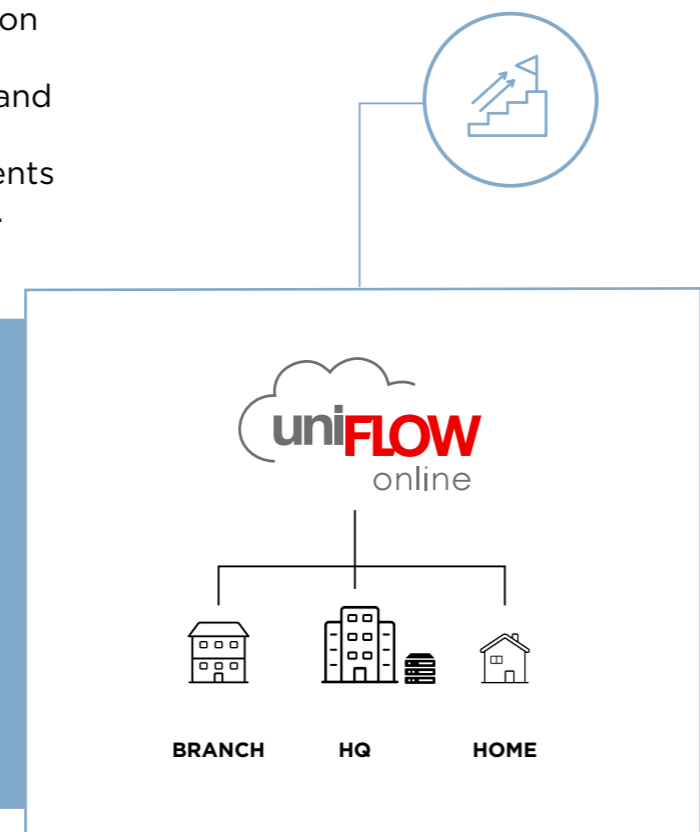

TRACKING /REPORTING

With uniFLOW Online, the Company IT Manager can easily manage devices and user settings, both in an office or home location - as it's easily managed centrally via the Cloud.

Simple tracking and reporting tools allow for print profiles to be set and tracking of costs for users or departments.

CLOUD

It's easy for the Company IT to connect uniFLOW Online to a home worker's Canon supported device - a uniFLOW Online subscription and an internet connection is all that is needed.

This gives the home worker the dual advantage of staying connected while having the flexibility to work from either their office or home. uniFLOW Online typically delivers 3 new releases a year that offer new or enhanced features as standard. So regardless of location, when uniFLOW Online is updated, so are all users! So very easy for IT to manage and set user functionality.

A SOLUTION TO MEET EVOLVING BUSINESS REQUIREMENTS.

As businesses shape their cloud strategy and adjust to the increase of hybrid work locations, they need solutions that give them flexibility and cost advantages.

uniFLOW Online, meets the evolving needs for home working, yet is also scalable and connection to a uniFLOW Server offers additional functionality, on-demand cloud resources and satisfies sophisticated security requirements and business process workflows.