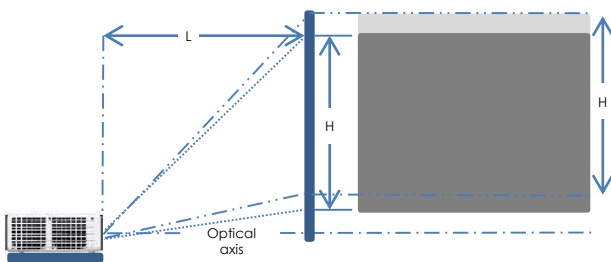

### MECHANISMS

Front Elevation Mechanism	2 x rotary feet (up to 4.5° elevation angle)
---------------------------	--

### RATINGS

Dimensions (W x H x D)	465 mm x 112 mm x 261 mm (excluding protrusions)
Weight	5.4 kg
Power Source	100-240 V AC, 50/60 Hz
Power Consumption	Modes – Normal: 500W / Eco: 400W Standby: (LAN on/off) 3W / 0.5W
Lamp Life	Normal: 2000H / Eco: 2500H
Noise Level	Normal: 38dB / Eco: 35dB
Operating Environment	0°-40°C (RH: 10-80%)
Storage Environment	-10°C to +60°C
Warranty	3 years

Diagonal	Image size 16:10		Projection distance	
	Width (m)	Height (m)	Wide (m)	Tele (m)
60	1.3	0.8	1.4	2.2
70	1.5	0.9	1.6	2.6
80	1.7	1.1	1.8	3
90	1.9	1.2	2.1	3.3
100	2.2	1.4	2.3	3.7
110	2.4	1.5	2.5	4.1
120	2.6	1.6	2.8	4.4
130	2.8	1.8	3	4.8
140	3	1.9	3.2	5.2
150	3.2	2	3.5	5.5
180	3.9	2.4	4.2	
210	4.5	2.8	4.8	
240	5.1	3.2	5.5	