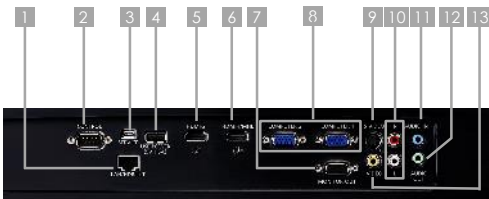

PORTS AND CONNECTORS

Digital RGB / Analogue RGB Input	Mini Dsub 15 x 2
Digital RGB / Analogue RGB Output	Mini Dsub 15 x 2
Digital PC / Digital Video / MHL	HDMI / MHL
Digital PC / Digital Video Input	HDMI
S-Video Input	Mini DIN 4-pin
Composite Video Input	RCA
Audio Input L&R	RCA x 2
Audio Input 2	3.5 mm stereo mini-jack x 1
Audio Output	3.5 mm stereo mini-jack (variable level)
USB Service Port	Type B
Projector Control	Mini D-Sub 9-pin (RS232c)
Network Port	RJ-45 (100Base-TX / 10Base-T) / HDBaseT *

MECHANISMS

Front Elevation Mechanism	2 x rotary feet (up to 4.5° elevation angle)

RATINGS

Dimensions (W x H x D)	465 mm x 112 mm x 261 mm (excluding protrusions)
Weight	5.4 kg
Power Source	100-240 V AC, 50/60 Hz
Power Consumption	Modes – Normal: 500W / Eco: 400W Standby: (LAN on/off) 3W / 0.5W
Lamp Life	Normal: 2000H / Eco: 2500H
Noise Level	Normal: 38dB / Eco: 35dB
Operating Environment	0°-40°C (RH: 10-80%)
Storage Environment	-10°C to +60°C
Warranty	3 years

All data is based on Canon standard testing methods except where indicated. Subject to change without notice.

*When in standby mode Power on is not accepted as a control command via HDBaseT

1 LAN (RJ-45) port / HDBaseT input terminal	8 PC input terminal (Dsub 15) x 2
2 Control terminal (Dsub9)	9 S-Video input terminal
3 Service port	10 Audio (L/R) input terminal
4 USB power supply output (5V – 1.5 A)	11 Audio input terminal
5 HDMI input terminal	12 Audio output terminal
6 HDMI/MHL input terminal	13 Composite video input terminal
7 Monitor output terminal (Dsub 15)