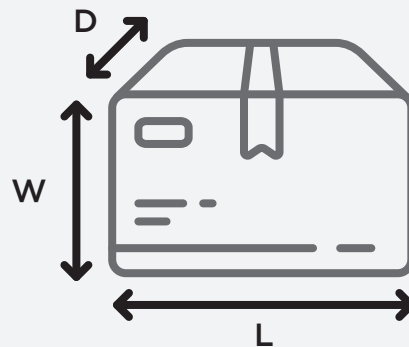

Fill

Fill with used genuine Canon Cartridges /
Bottles, and their original packaging.

Seal

Close and seal all sides of your package
using a suitable adhesive tape designed for
shipping.

And... Post

Drop your package off at the nearest post
box or post office.

Only genuine Canon ink cartridges can
be returned. Where possible, please use
existing packaging to help us recycle.

Suitable for packages up to:

- L 380 x B 300 x T 50 mm
- 250 g Max

Prioritaire	NE PAS AFFRANCHIR
CCRI/IBRS N°: 2021 / 10471	
	NEVYPLÁCET
	RÉPONSE PAYÉE/ODPOVĚDNÍ ZÁSILKA
	RÉPUBLIQUE TCHÈQUE/ČESKÁ REPUBLIKA
ECOM/PPPP : NORDICS	Swiss Mail Solutions GmbH
	P.O.BOX 78
	225 78 Praha 025
	Czech Republic
