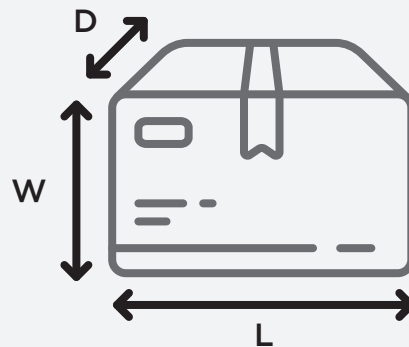

Fill

Fill with used genuine Canon Cartridges /
Bottles, and their original packaging.

Seal

Close and seal all sides of your package
using a suitable adhesive tape designed for
shipping.

And... Post

Drop your package off at the nearest post
box or post office.

Only genuine Canon ink cartridges can
be returned. Where possible, please use
existing packaging to help us recycle.

Suitable for packages up to:

- L 380 x B 300 x T 50 mm
- 250 g Max

Prioritaire	NE PAS AFFRANCHIR
CCRI/IBRS N°: 2021 / 10471	
	NEVYPLÁCET
	RÉPONSE PAYÉE/ODPOVĚDNÍ ZÁSILKA
	RÉPUBLIQUE TCHÈQUE/ČESKÁ REPUBLIKA
ECOM/PPPP : EIRE	Swiss Mail Solutions GmbH
	P.O.BOX 78
	225 78 Praha 025
	Czech Republic
