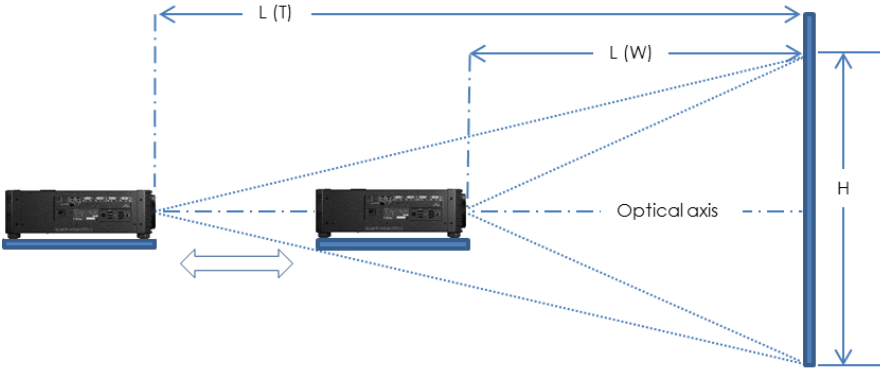

Throw Distances

Image size (4096 x 2400)			Projection Distance meters	
Inch	Width (m)	Height (m)	Wide	Tele
40	0.9	0.5	0.9	1.1
60	1.3	0.8	1.3	1.7
80	1.8	1	1.8	2.3
100	2.2	1.3	2.2	2.9
120	2.6	1.5	2.7	3.5
140	3.1	1.8	3.1	4.1
160	3.5	2.1	3.6	4.7
180	3.9	2.3	4	5.3
200	4.4	2.6	4.5	5.8
220	4.8	2.8	4.9	6.4
240	5.3	3.1	5.4	7
260	5.7	3.3	5.9	7.6
280	6.1	3.6	6.3	8.2
300	6.6	3.9	6.8	8.8
350	7.7	4.5	7.9	10.3
400	8.8	5.1	9	11.8
450	9.9	5.8	10.2	13.2
500	11	6.4	11.3	14.7
550	12.1	7.1	12.4	16.2
600	13.2	7.7	13.6	17.7