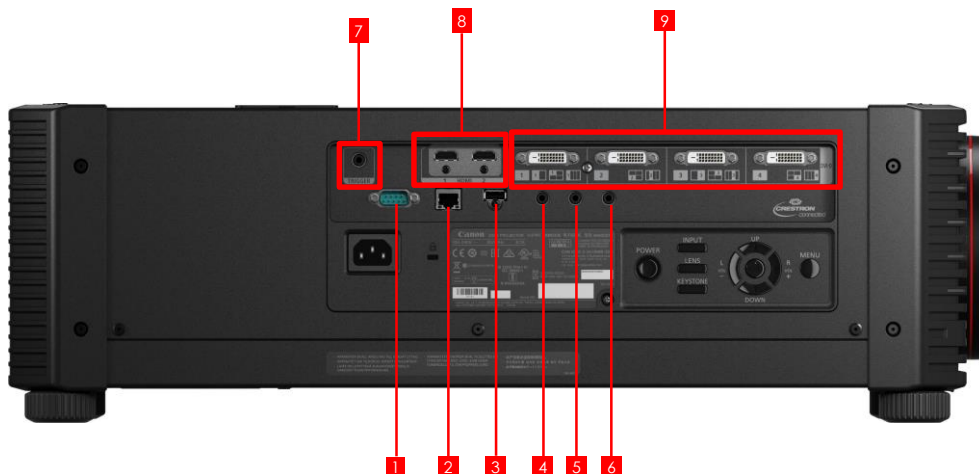

* when 'Panel drive mode's set to 4096 x 2400

** 4K60P, HDR, BT2020, DeepColour

*** In circumstances where the ambient temperature is high, the lumen output may drop to protect the device from any damage

All data is based on Canon standard testing methods except where indicated. Subject to change without notice.

Class 1 Laser Products
Complies with IEC60825-1:2014

Strong light is radiated from the product; do not stare at the light source when in operation

1. 1 Dsub9 pin RS232C
2. 2 RJ-45 network connector
3. 3 USB type A
4. 4 Mini jack stereo audio in
5. 5 Mini jack stereo audio out
6. 6 Wired remote control
7. 7 Mini jack screen trigger output
8. 8 HDMI x 2
9. 9 DVI-D x 4